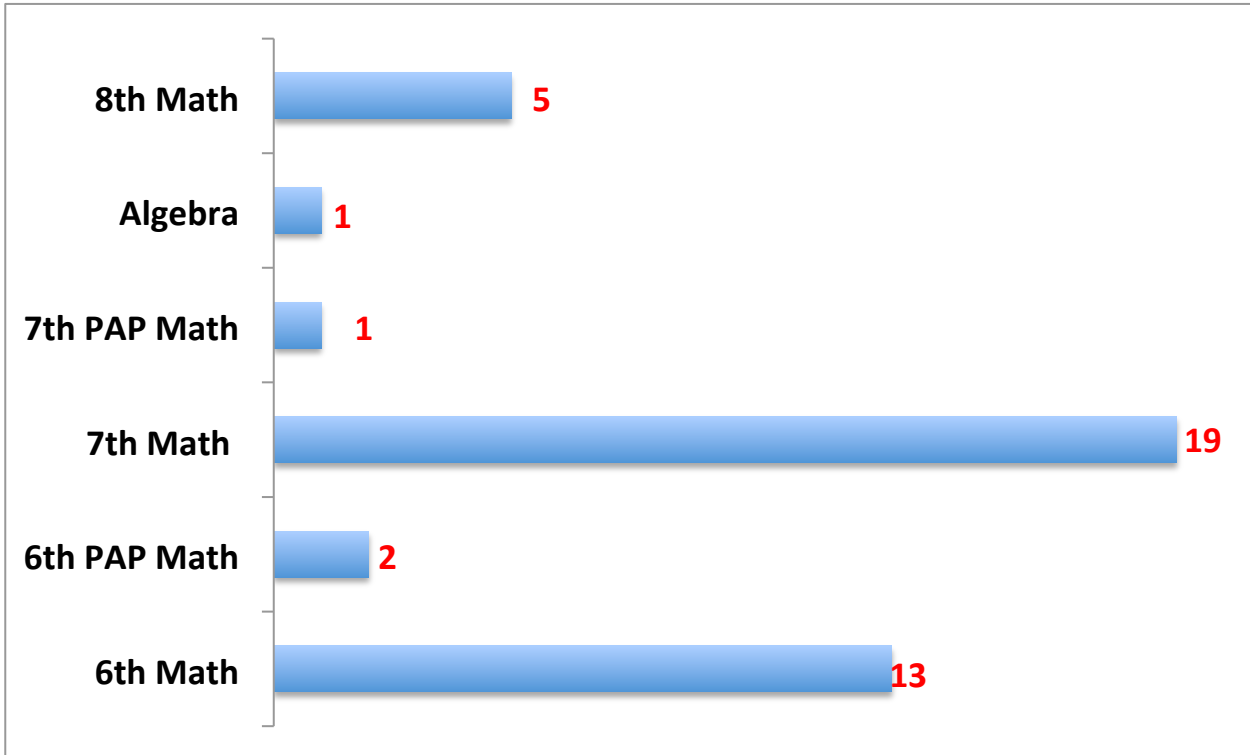

Math Failures by Grade Level